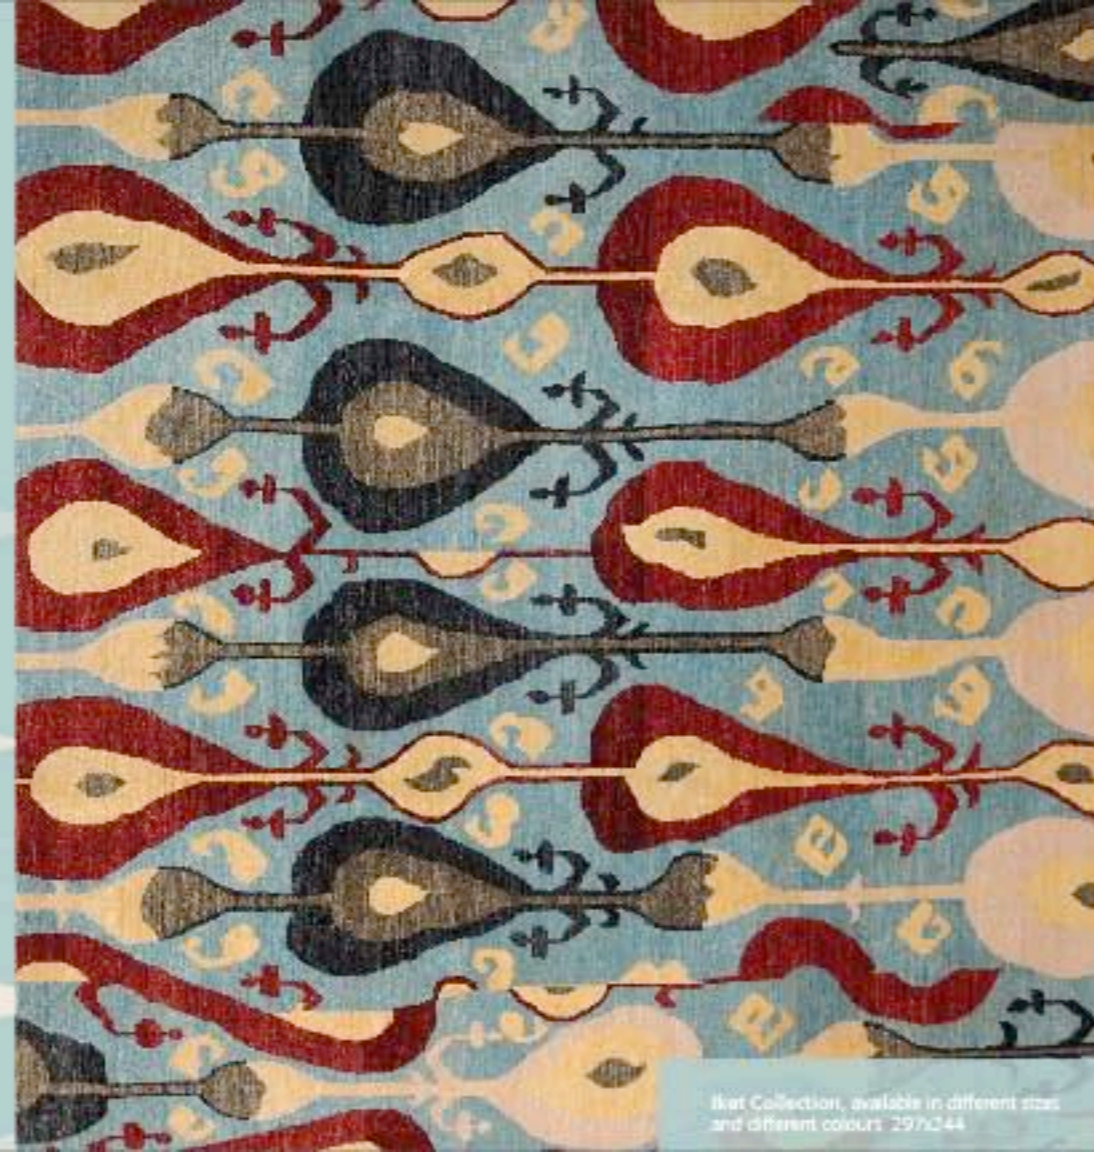

Soumakh Nimbaf Collection, "Tree of Life Design" 300x250

Soumakh Nimbaf Collection, "Bakhtiar Design" 580x401

Shall, with nice wrinkle fringes 296x189

Florence Collection 306x249

Heriz Sarapi Collection 251x197

Mamlook Collection 363x272

Modern carpets

Khat Collection, available in different sizes and different colours 297x244

Vintage Collection, embroidered with silk, available in different sizes and different colours 258x145

Patchwork Collection, available in different sizes and different colours 300x212

Fresco Collection, available in different sizes and different colours
281x190

Fresco Collection, 270x193

Fresco Collection, "Andy Warhol Design" 205x193