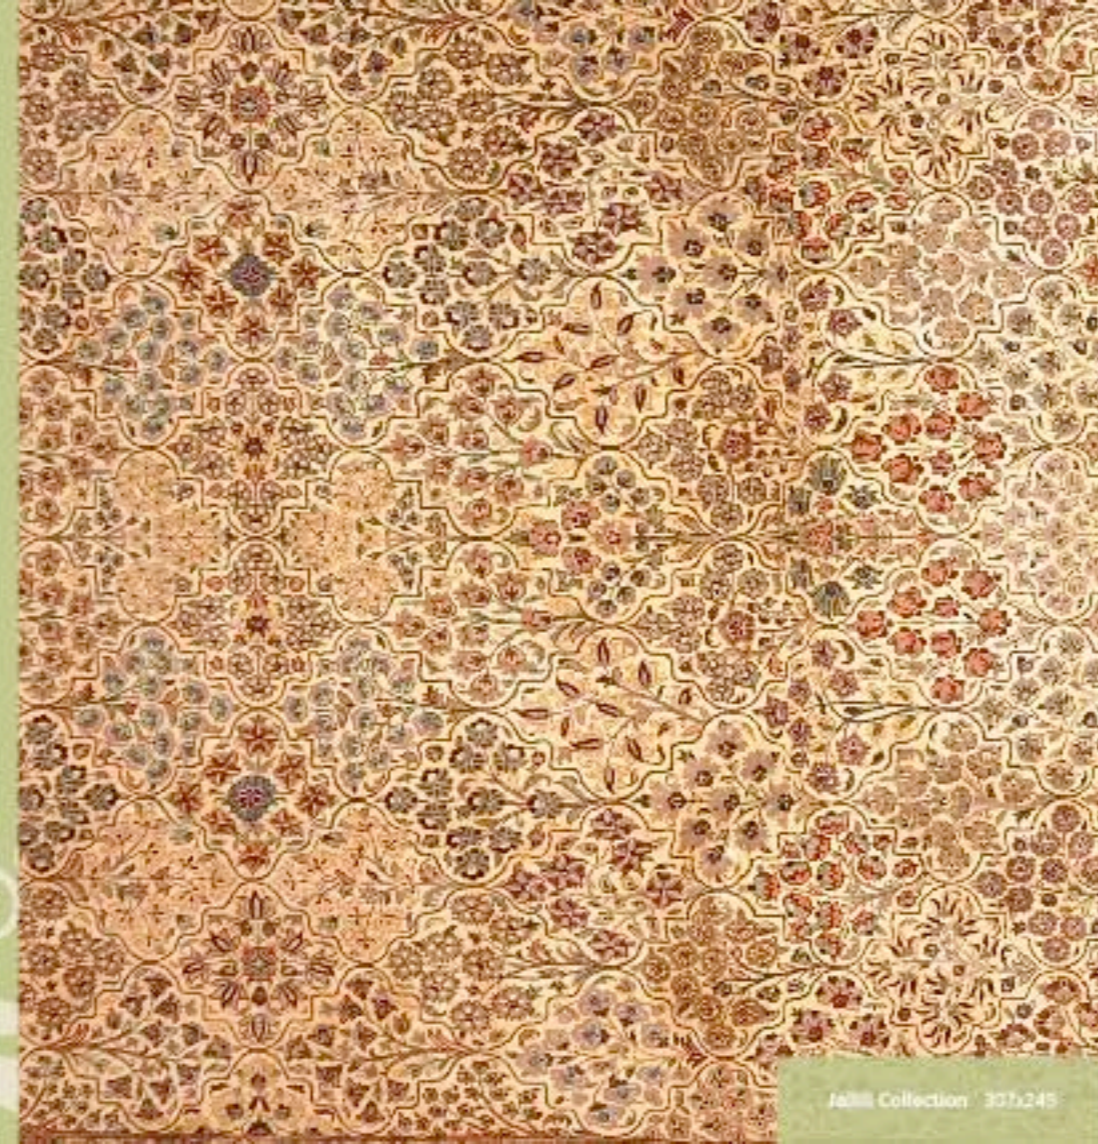

Decorative carpets

Jahili Collection 307x245