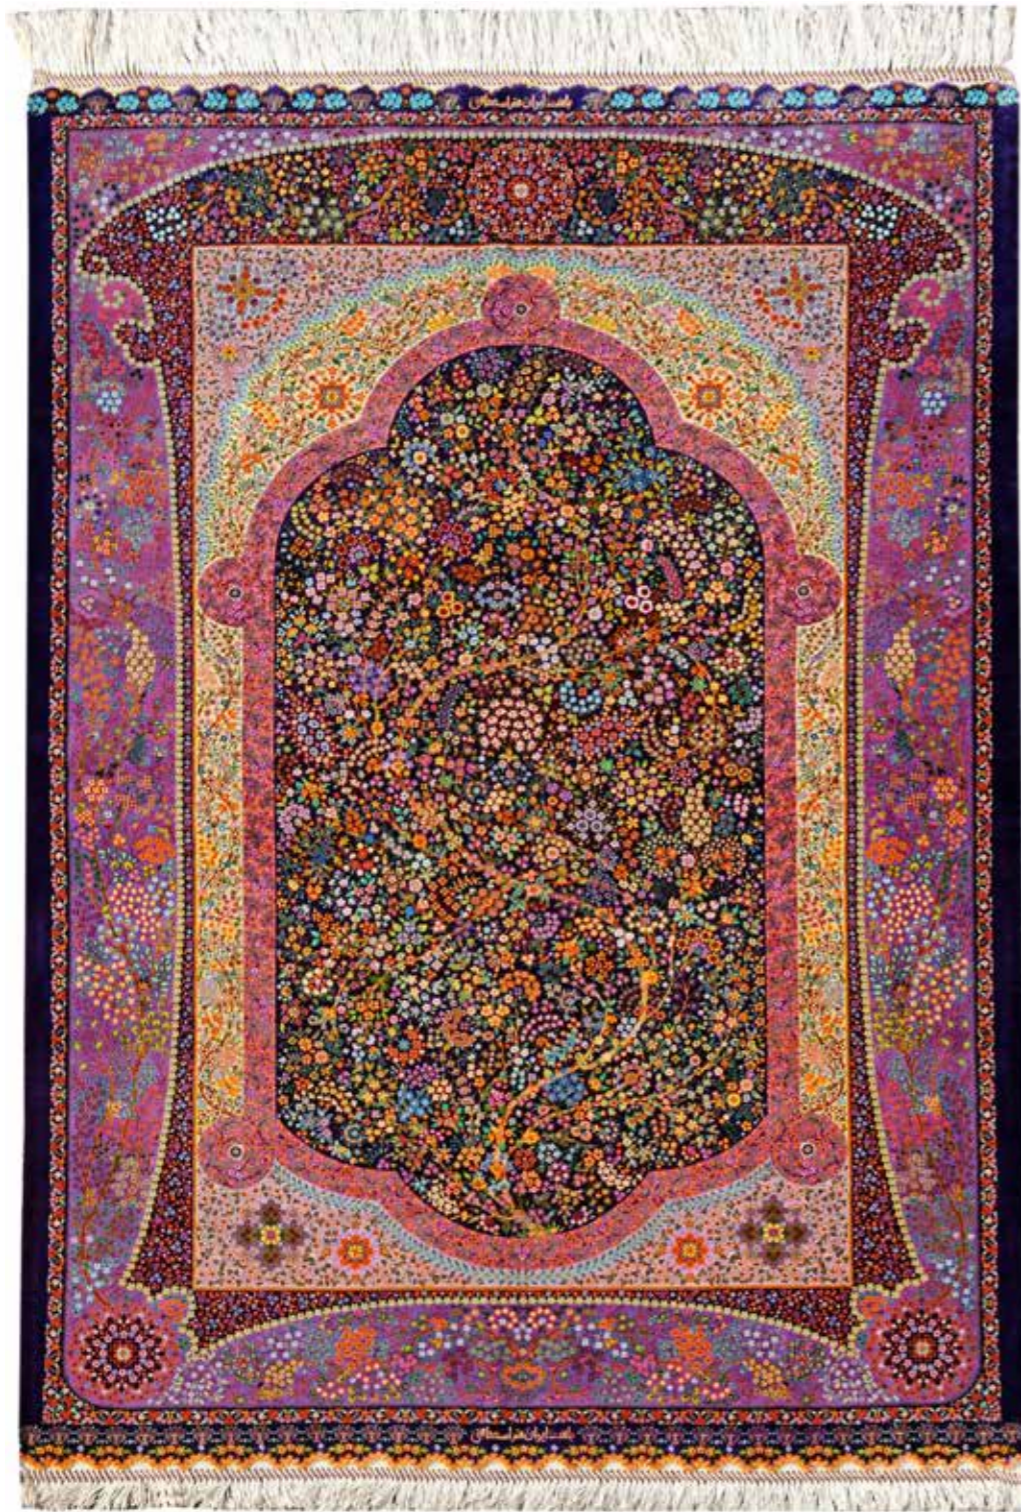

Gombad Design by the Master Weaver "Mawlaii" - 349x296 cm

GHOM PURE SILK IRAN

Multicoloured fringes by the Master Weaver "Rajabian" - 300x202cm

GHOM PURE SILK IRAN

Famous Shawl Design by the Master Weaver "Kashi Zadeh" - 284x201cm

GHOM PURE SILK IRAN

Tree of life by the Master Weaver "Ishaki" - 202x135cm

ISPHAHAN FINE IRAN

Royal Peacock by the Artist "Mehdaii" - 215x215cm

2 ANTIQUE CARPETS

ANTIQUÉ ISPAHAN IRAN

20th Century
by master weaver
"Seirafian"

227x145cm

ANTIQUÉ BAKHTIAR IRAN

Golo Farang, 19th Century - 410x325cm

ANTIQUK KASHAN MOHTASHEM - IRAN

Kurk wool, 19th Century - 296x200cm

ANTIQUK KASHAN SILK MOHTASHEM - IRAN

Pure Silk, 19th Century - 319x203cm

ZEN* COLLECTION

Wool & Carved Silk - 300x252cm

DAMASK* COLLECTION

Pure Carved Silk - 363x265cm

TAJ COLLECTION

Pure Oxidized Silk - 367x277cm

ABSTRACT* COLLECTION

Pure Carved Silk - 395x298cm