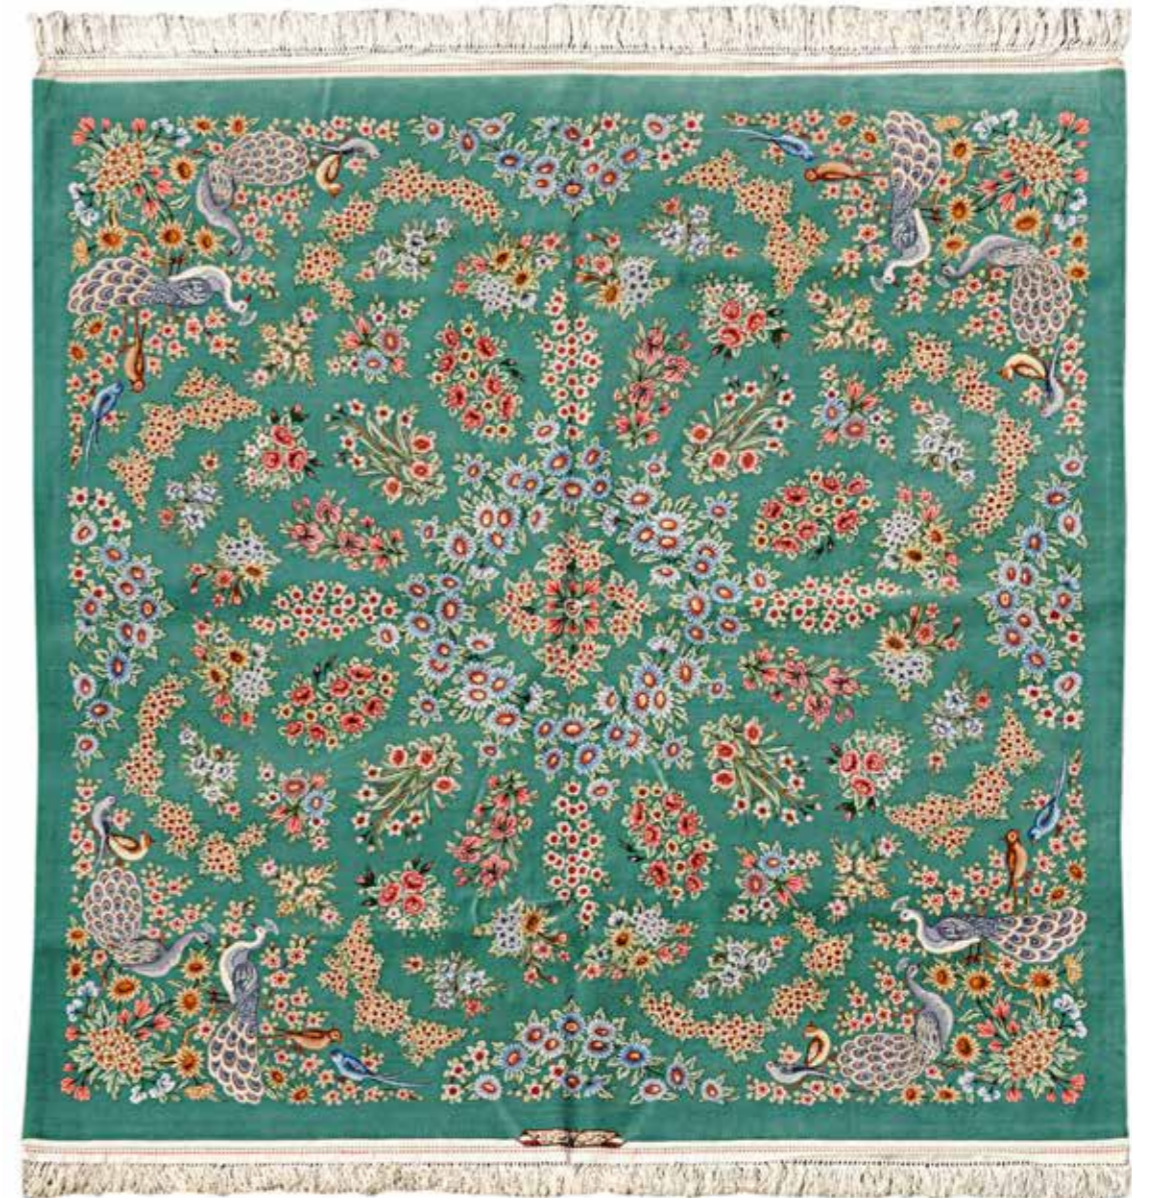

Gombad Design by the Master Weaver "Mawlaii" - 349x296 cm

GHOM PURE SILK IRAN

Multicoloured fringes by the Master Weaver "Rajabian" - 300x202cm

GHOM PURE SILK IRAN

Famous Shawl Design by the Master Weaver "Kashi Zadeh" - 284x201cm

GHOM PURE SILK IRAN

Tree of life by the Master Weaver "Ishaki" - 202x135cm

ISPHAHAN FINE IRAN

Royal Peacock by the Artist "Mehdaii" - 215x215cm

2 ANTIQUE CARPETS

ANTIQUÉ ISPAHAN IRAN

20th Century
by master weaver
"Seirafian"

227x145cm

ANTIQUÉ BAKHTIAR IRAN

Golo Farang, 19th Century - 410x325cm

ANTIQUK KASHAN MOHTASHEM - IRAN

Kurk wool, 19th Century - 296x200cm

ANTIQUK KASHAN SILK MOHTASHEM - IRAN

Pure Silk, 19th Century - 319x203cm

ZEN* COLLECTION

Wool & Carved Silk - 300x252cm

DAMASK* COLLECTION

Pure Carved Silk - 363x265cm

TAJ COLLECTION

Pure Oxidized Silk - 367x277cm

ABSTRACT* COLLECTION

Pure Carved Silk - 395x298cm